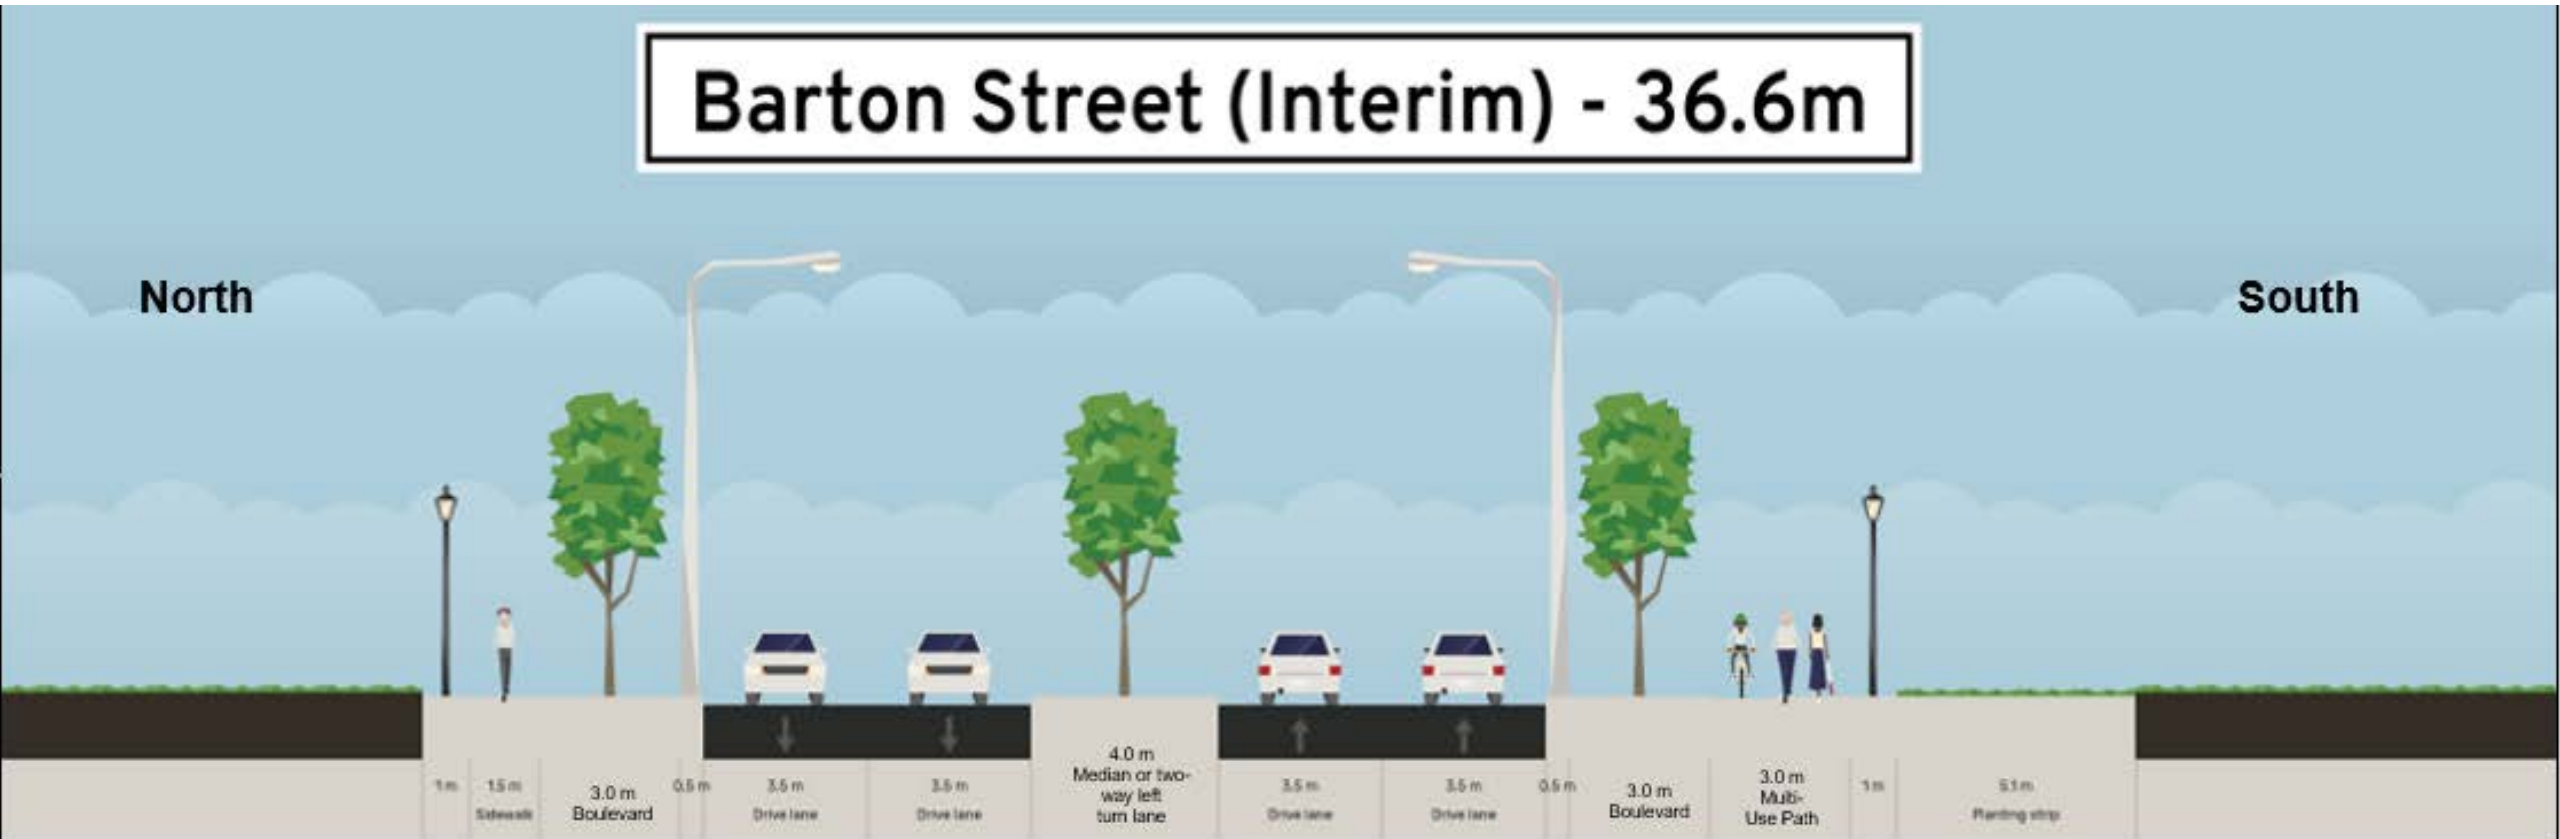

South

Alternative 2 - Interim

Barton Street (Interim) - 36.6m

North

South

Alternative 2 - Ultimate

Barton Street (Ultimate) - 40.0m

North

South

Alternative 3 - Interim

Barton Street (Interim) - 36.6m

North

South

Alternative 3 - Ultimate

Barton Street (Ultimate) - 40.0m

North

South

Fifty Road Short-Listed Alternatives (1-3)

Alternative 1

Fifty Road - 36.0m

West

East

Alternative 2

Fifty Road - 36.0m