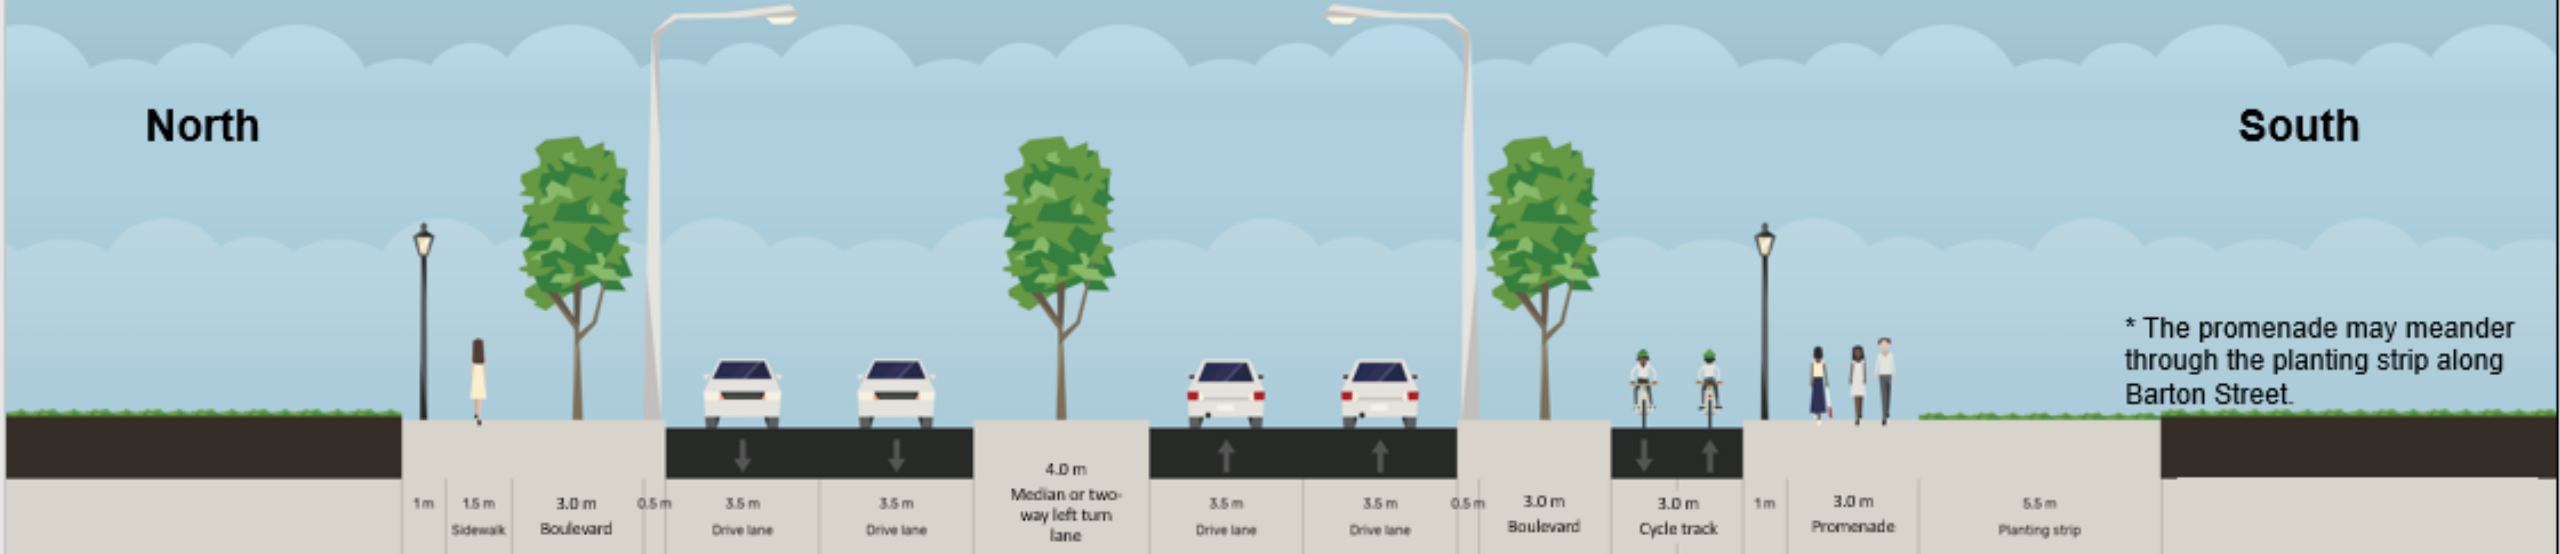

South

Alternative 2 - Interim

Barton Street (Interim) - 36.6m

North

South

Alternative 2 - Ultimate

Barton Street (Ultimate) - 40.0m

North

South

Alternative 3 - Interim

Barton Street (Interim) - 36.6m

North

South

Alternative 3 - Ultimate

Barton Street (Ultimate) - 40.0m

North

South

Fifty Road Short-Listed Alternatives (1-3)

Alternative 1

Fifty Road - 36.0m

West

East

Alternative 2

Fifty Road - 36.0m

West

East

Alternative 3 (North of Barton)

Fifty Road North of Barton Street - 30.0m

West

East

Alternative 3 (South of Barton)

Fifty Road South of Barton Street - 26.0m