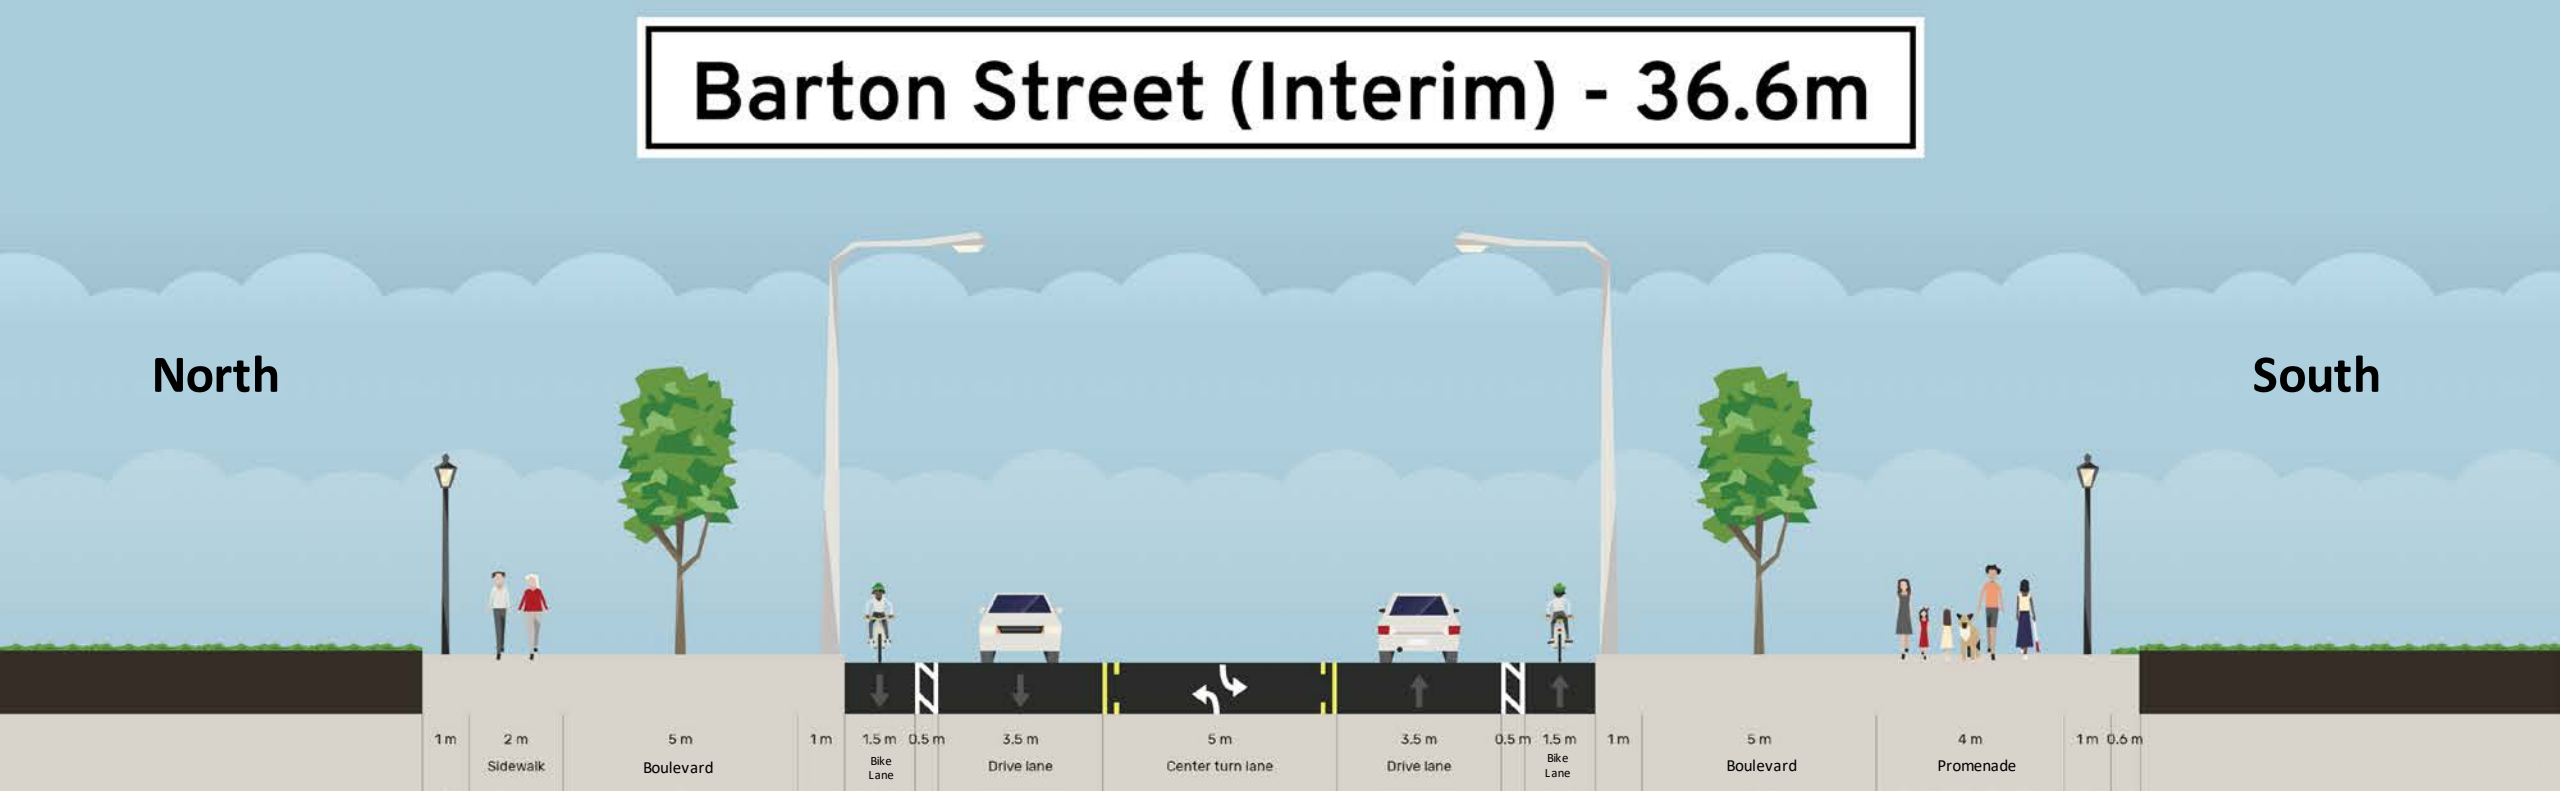

South

Alternative 2 - Interim

Barton Street (Interim) - 36.6m

North

South

Alternative 2 - Ultimate

Barton Street (Ultimate) - 40.0m

North

South

Alternative 3 - Interim

Barton Street (Interim) - 36.6m

North

South

Alternative 3 - Ultimate

Barton Street (Ultimate) - 40.0m

North

South

Fifty Road Short-Listed Alternatives (1-3)

Alternative 1

Fifty Road - 36.0m

West

East

Alternative 2

Fifty Road - 36.0m

West

East

Alternative 3 (North of Barton)

Fifty Road North of Barton Street - 30.0m

West

East

Alternative 3 (South of Barton)

Fifty Road South of Barton Street - 26.0m