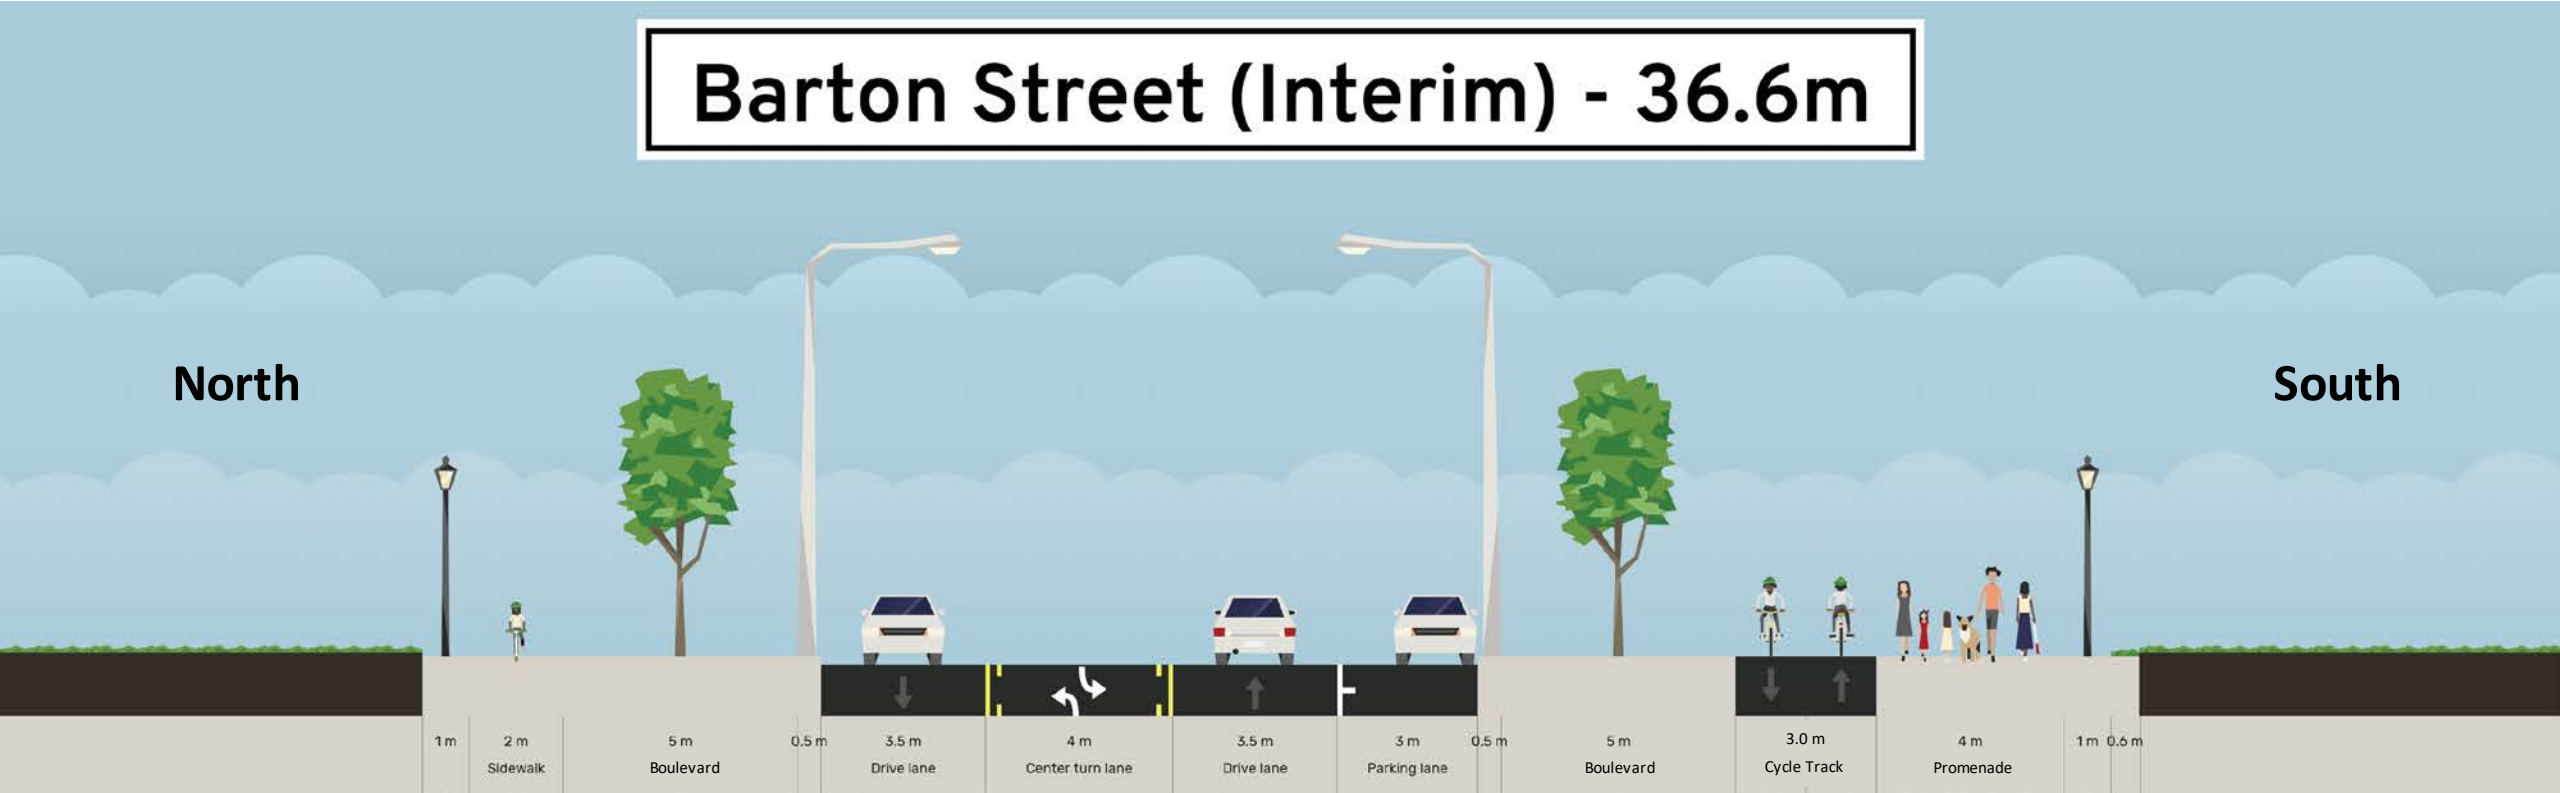

Barton Street Short- Listed Alternatives (1-3)

Alternative 1 – Interim

Barton Street (Interim) - 36.6m

North

South

Alternative 1 - Ultimate

Barton Street (Ultimate) - 40.0m

North

South

Alternative 2 - Interim

Barton Street (Interim) - 36.6m

North

South

Alternative 2 - Ultimate

Barton Street (Ultimate) - 40.0m

North

South

Alternative 3 - Interim

Barton Street (Interim) - 36.6m

North

South

Alternative 3 - Ultimate

Barton Street (Ultimate) - 40.0m

North

South

Fifty Road Short-Listed Alternatives (1-3)

Alternative 1

Fifty Road - 36.0m

West

East

Alternative 2

Fifty Road - 36.0m